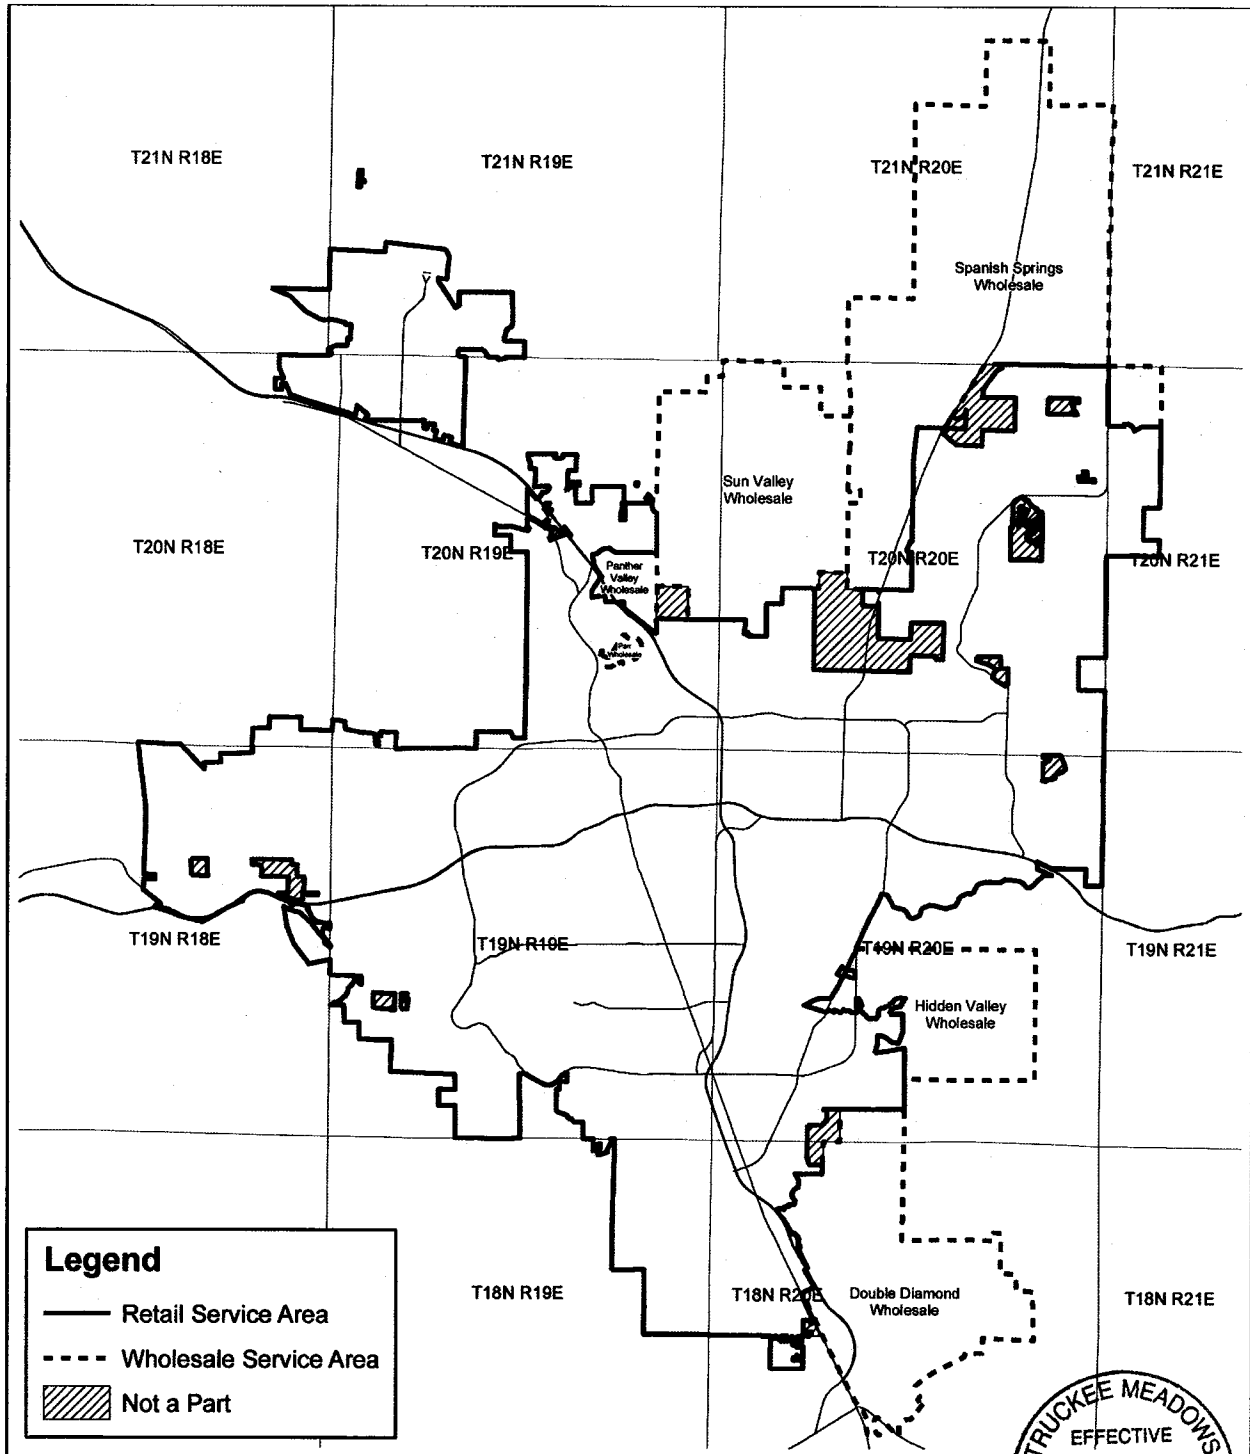

# Truckee Meadows Water Authority

### SERVICE AREA BOUNDARIES - RETAIL

### SERVICE AREA BOUNDARIES - RETAIL

The Service Area for which water will be served by the Authority, or the areas which may be used by customers, under these rules and regulations is depicted in the map on the preceding page. The map is regarded as planning and resource level information, generated to illustrate the general location of the Service Area. Please note that because the Authority's Service Area undergoes frequent modification, Service Area boundaries are subject to change. The Authority attempts to keep a current interactive map posted at its website, at <http://www.tmwamaps.com/>. The Authority does not warrant in any way that the online data or the map on the preceding page will meet the end user's requirements, or that the data will be complete, accurate, uninterrupted or error free, or that any defects will be corrected. Questions regarding the exact location of properties with respect to the Authority's Service Area should be directed to the Authority.